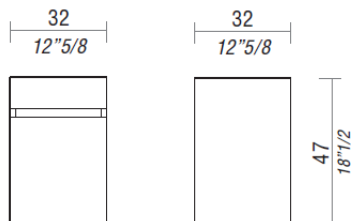

**Product: SMALL STORAGE UNIT - SEAT**

Small storage unit with two functions: box with door and cushion to be used as a storage unit-pedestal drawer or as a comfortable seat.

Each *Chair Box* perfectly fits into the *Lockers'* module.

**TECHNICAL FEATURES**

**Structure:** in wood also available with soft top upholstered in saddle leather.

**DIMENSIONS**

*CHAIR BOX.*

**FINISHES****Structure:**

**Sablé lacquered**, available in different sample collection colours.